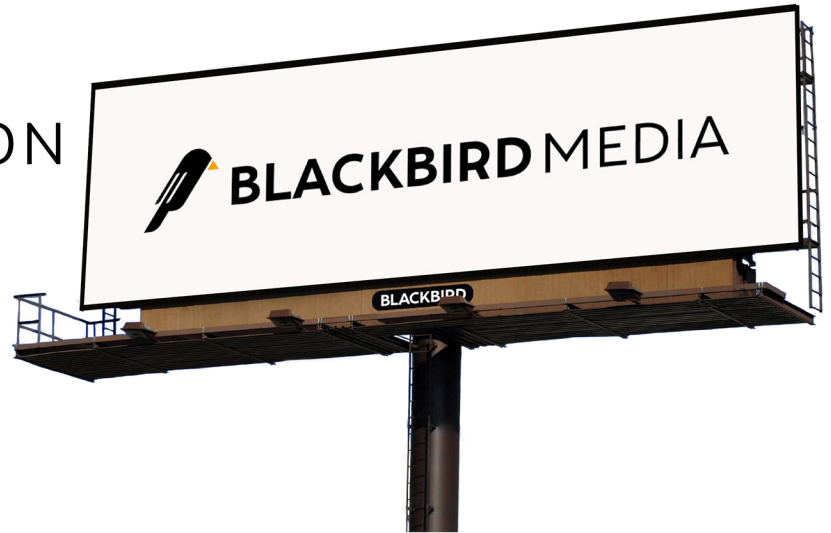

CREATIVE SPECIFICATIONS

STATIC BULLETIN FILE CONFIGURATION

SCALE: 1 foot = 1 inch
COLOR PROFILE: CMYK
DPI: 300+
FILE TYPE: .jpg, .pdf, png
BLEED: 6 inches = 0.5"

CREATIVE DIMENSIONS:

BOARD ID	LIVE AREA H x W (IN)	BLEED H x W (IN)	FINISHED DIMENSIONS H x W (IN)
TN08A	12 X 40	0.5	13 X 41
TN12B	12 X 44	0.5	13 X 45
TN18B	10.5 X 36	0.5	11.5 X 37
TN20B	18 X 40	0.5	16 X 41
TN22A	14 X 48	0.5	15 X 49
TN24A	24 X 24	0.5	25 X 25
TN30A/B	14 X 48	0.5	15 X 49
TN31A/B	12 X 41	0.5	13 X 42

NOTES:

>Vector Applications: Convert type/fonts to outlines or curves and embed placed images.

BEST PRACTICES:

- >Limit text to 10 - 12 words
- >Dark backgrounds work best with high contrast copy. Use bold sans serif fonts for best legibility
- >Design should be focused on one message and include a call to action.
- >All artwork is subject to the approval and discretion of Blackbird Media

PLEASE NOTE: If your creative is intended for more than one board, please adjust creative art and dimensions accordingly and save to spec. For any questions, please email info@bbirdmedia.com